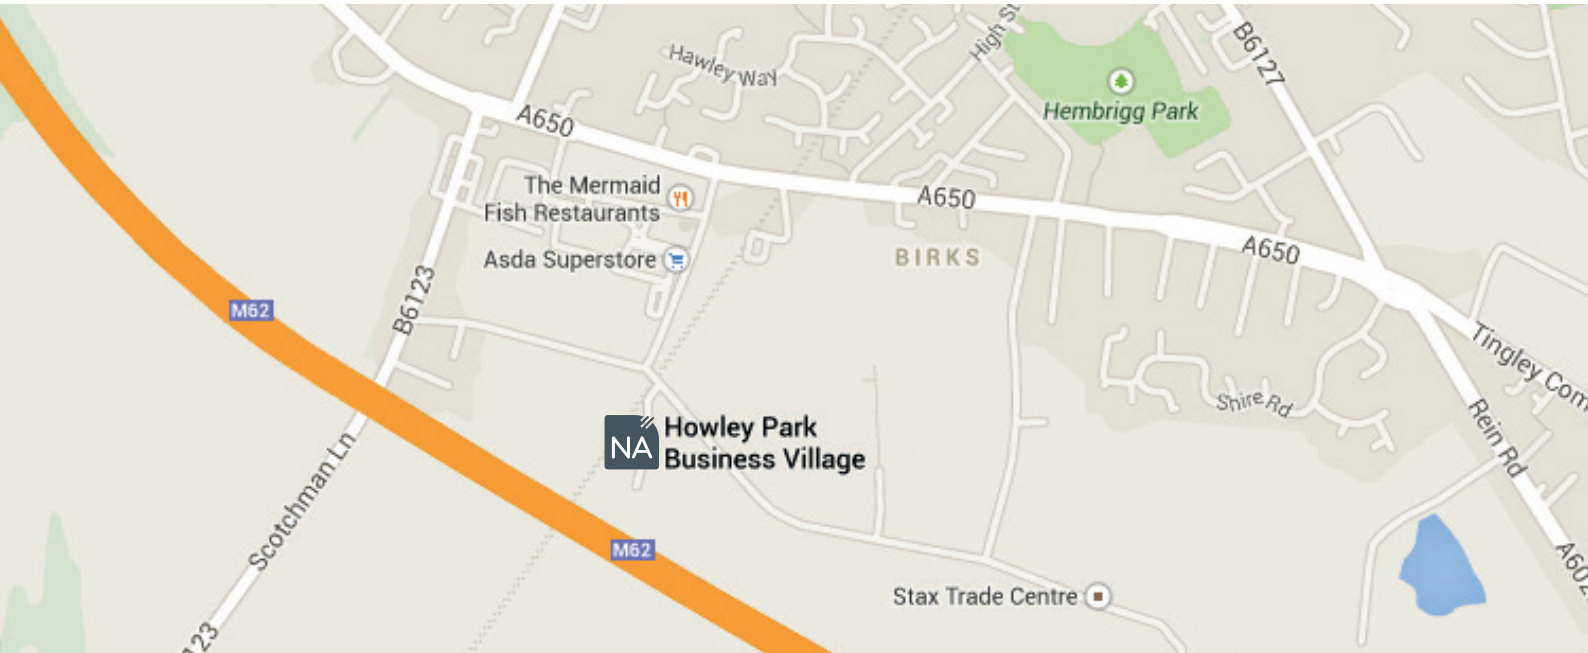

Below is a map and directions to help you find the office.
 Should you have any difficulties please call and we will be happy to direct you. Once you arrive on Pullman Way the office is located in the first block on the left side. There is one reserved parking space in front of the office with further visitor spaces available behind the facing office block.

From M62 Westbound:

- Leave the M62 at junction 28, then at roundabout take the 3rd exit onto the A650
- Continue on this road for 1.5 miles
- At the traffic lights turn left into Howley Park Rd
- Turn left onto Howley Park Road East
- Turn immediately right onto Pullman Way
- The office is located in the first block on the left side

From the M62 Eastbound:

- Leave the M62 at junction 27, then immediately branch left and keep in left-hand lanes onto the A62
- Turn right onto East View
- At the T-junction turn right onto the A62 then immediately branch left
- At the roundabout take the 1st exit onto the A650
- At the traffic signals continue forward onto the A650
- At the traffic lights turn left into Howley Park Rd
- Turn left onto Howley Park Road East
- Turn immediately right onto Pullman Way
- The office is located in the first block on the left side

From M1 Southbound:

- At junction 42, exit onto M62 towards Manchester/Bradford
- After approximately 3 miles take the A653 exit towards Dewsbury/Batley/Leeds Airport
- At the roundabout, take the 4th exit onto Bradford Rd/A650 and continue on this road for 1.5 miles
- At the traffic lights turn left into Howley Park Rd
- Turn left onto Howley Park Road East
- Turn immediately right onto Pullman Way
- The office is located in the first block on the left side