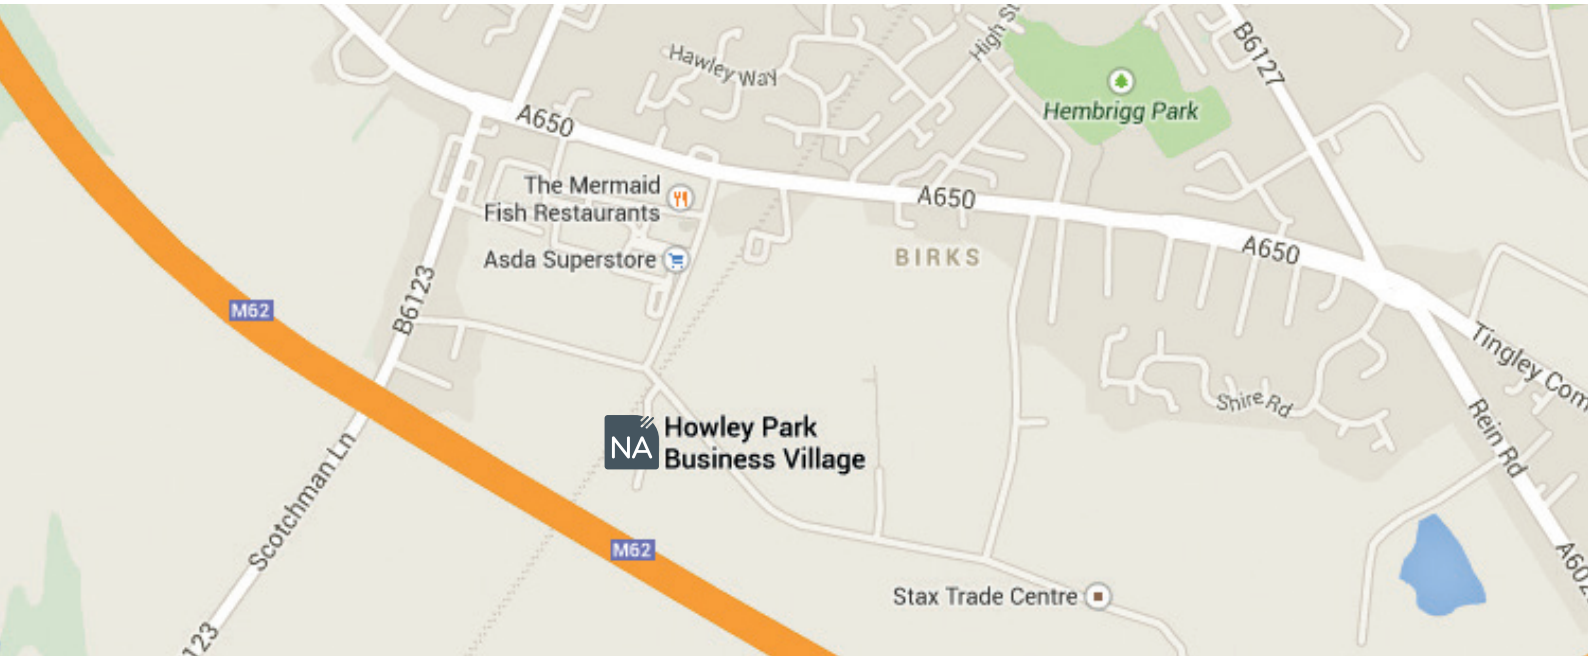

Please park in the space reserved with your name.  
 Access is gained to our offices at the front of the building.

Below is a map and directions to help you find the office.  
 Should you have any difficulties please call and we will be happy to direct you. Once you arrive on Pullman Way the office is located in the first block on the left side. There is one reserved parking space in front of the office with further visitor spaces available behind the facing office block.

**From M62 Westbound:**

- Leave the M62 at junction 28, then at roundabout take the 3rd exit onto the A650
- Continue on this road for 1.5 miles
- At the traffic lights turn left into Howley Park Rd
- Turn left onto Howley Park Road East
- Turn immediately right onto Pullman Way
- The office is located in the first block on the left side

**From the M62 Eastbound:**

- Leave the M62 at junction 27, then immediately branch left and keep in left-hand lanes onto the A62
- Turn right onto East View
- At the T-junction turn right onto the A62 then immediately branch left
- At the roundabout take the 1st exit onto the A650
- At the traffic signals continue forward onto the A650
- At the traffic lights turn left into Howley Park Rd
- Turn left onto Howley Park Road East
- Turn immediately right onto Pullman Way
- The office is located in the first block on the left side

**From M1 Southbound:**

- At junction 42, exit onto M62 towards Manchester/Bradford
- After approximately 3 miles take the A653 exit towards Dewsbury/Batley/Leeds Airport
- At the roundabout, take the 4th exit onto Bradford Rd/A650 and continue on this road for 1.5 miles
- At the traffic lights turn left into Howley Park Rd
- Turn left onto Howley Park Road East
- Turn immediately right onto Pullman Way
- The office is located in the first block on the left side